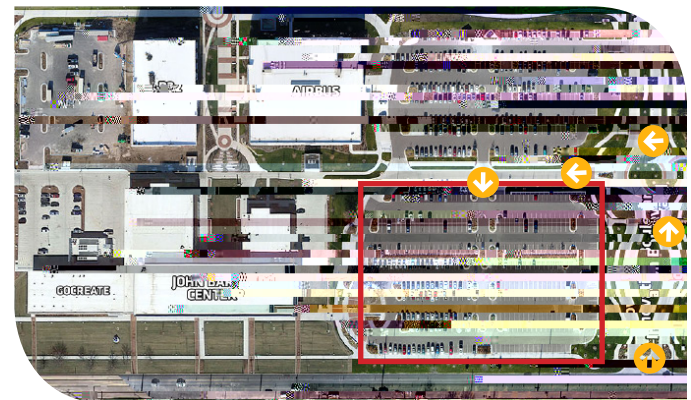

HOW TO FIND US

JOHN BARDO CENTER

1800 Innovation Blvd
Wichita, KS 67208

DIRECTIONS

- z Enter the Innovation Campus from 17th St
- z Turn **NORTH** on **INNOVATION BLVD**
- z Take the **SECOND** exit on the **ROUNDBOUT**
- z Turn **LEFT** into the parking lot
- z The area outlined in **RED** is where you can park

PARKING

Wichita State University will permit visitors to hold make good on their **VEHICLE TAG NUMBER** and give it to the receptionist upon arrival.