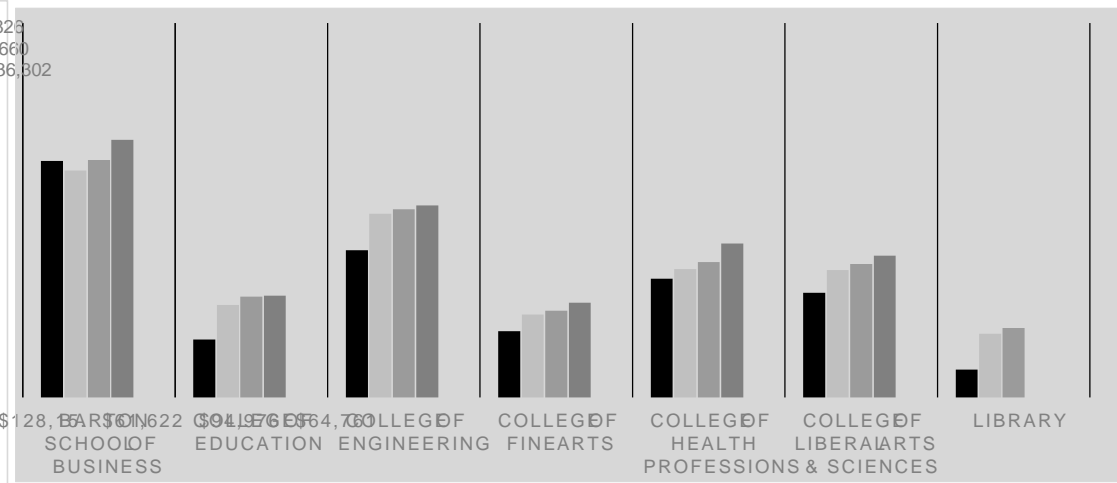

# Salary Data for Wichita State University Faculty

By Faculty Rank

By College

By Gender

By Ethnicity

# Gender % from Median of CUPA Comparison Groups- Salary Data for Wichita State University Faculty

## By College